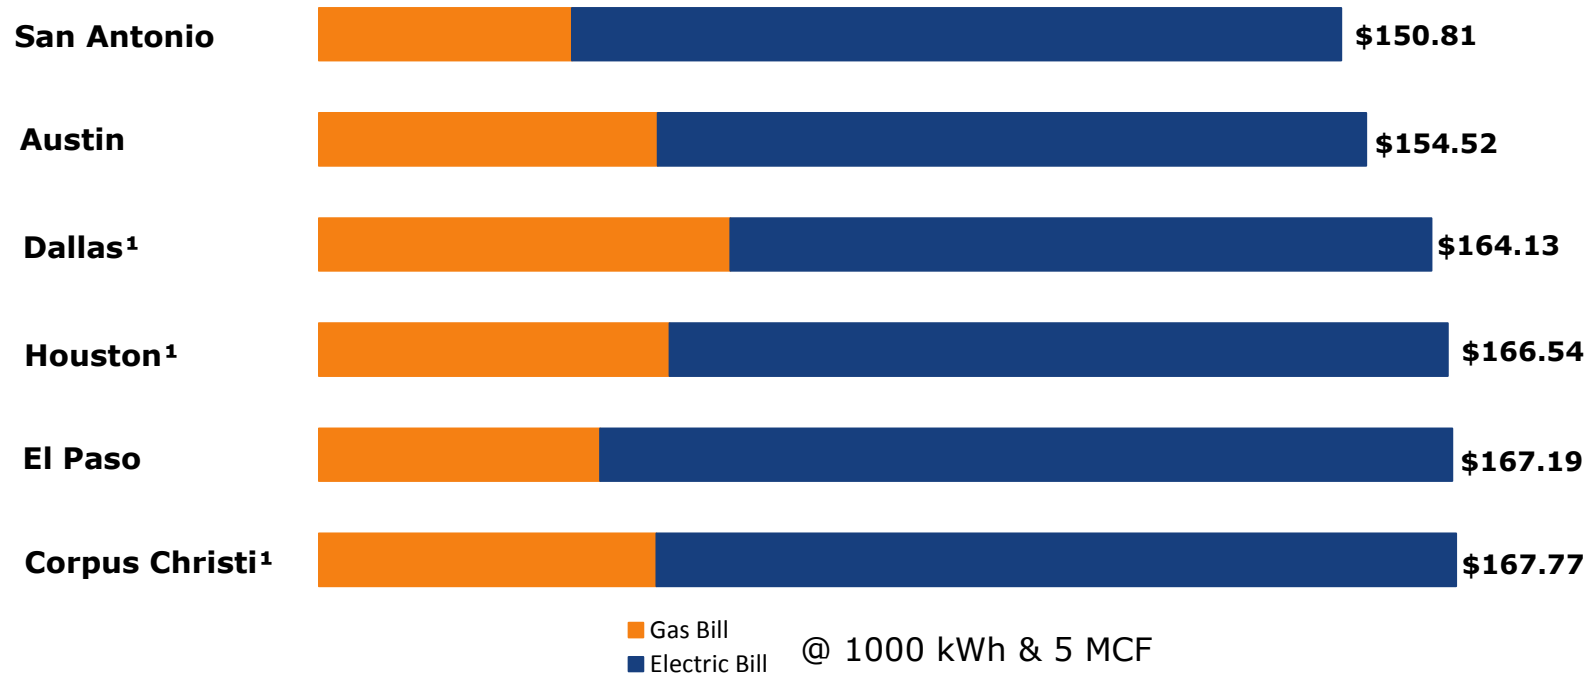

TEXAS CITIES COMBINED RESIDENTIAL BILL COMPARISON

Trailing Twelve Months Ending July 2018

¹ Electric bill based on Power To Choose data for 12-month offers with a 4 and 5 Star rating for May-July 2018, all other months based on PUCT report.